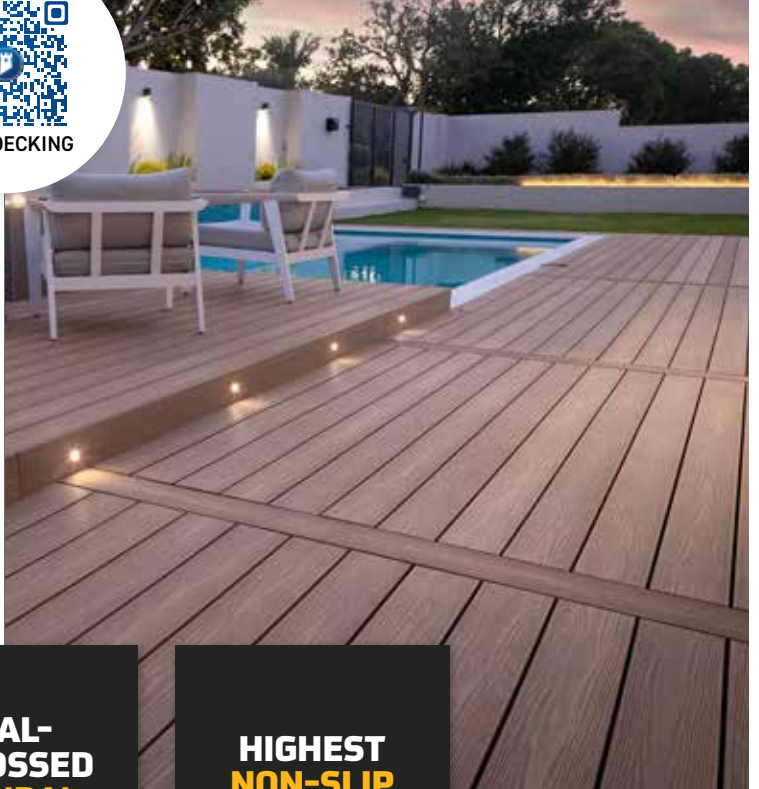

Apex[®]

CAPPED BAMBOO PVC-COMPOSITE DECKING

BREATHTAKING BEAUTY. PEAK PERFORMANCE.

At Fortress[®], we push the boundaries of innovation to give you win-win solutions. That's why we offer Apex[®] capped bamboo-PVC (CBPVC) composite decking. With Apex decking, you can relax with the low-maintenance longevity of PVC composite decking while enjoying the breathtaking beauty of tropical hardwoods.

**45%
LIGHTER
THAN
COMPOSITE**

**DUAL-
EMBOSSED
NATURAL
LOOK**

**HIGHEST
NON-SLIP
RATING**

Whether you're upgrading your deck or installing one for the first time, Apex decking will elevate your outdoor living space to the next level.

REQUEST SAMPLES

KEY FEATURES & BENEFITS

EASY TO MAINTAIN | Never sand, stain or stain again with this simple, sustainable solution.

QUICK TO INSTALL | 45% lighter than composite decking, plus grooved boards for hidden HULK fasteners™, make installation easy.