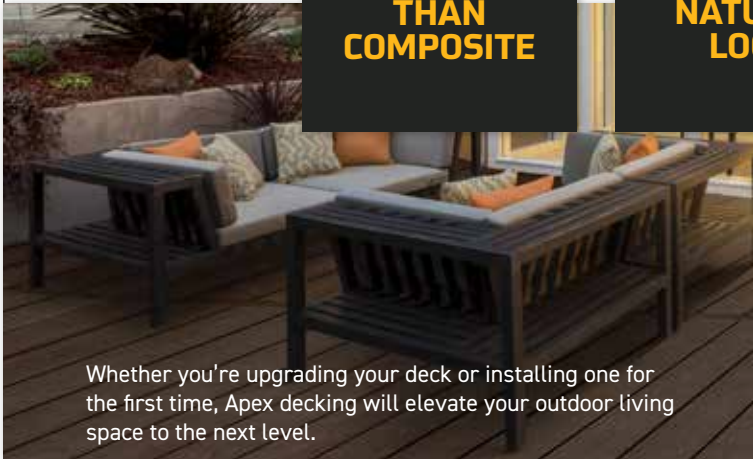

Apex[®]

CAPPED BAMBOO PVC-COMPOSITE DECKING

BREATHTAKING BEAUTY. PEAK PERFORMANCE.

At Fortress[®], we push the boundaries of innovation to give you win-win solutions. That's why we offer Apex[®] capped bamboo-PVC (CBPVC) composite decking. With Apex decking, you can relax with the low-maintenance longevity of PVC composite decking while enjoying the breathtaking beauty of tropical hardwoods.

**45%
LIGHTER
THAN
COMPOSITE**

**DUAL-
EMBOSSED
NATURAL
LOOK**

**HIGHEST
NON-SLIP
RATING**

Whether you're upgrading your deck or installing one for the first time, Apex decking will elevate your outdoor living space to the next level.